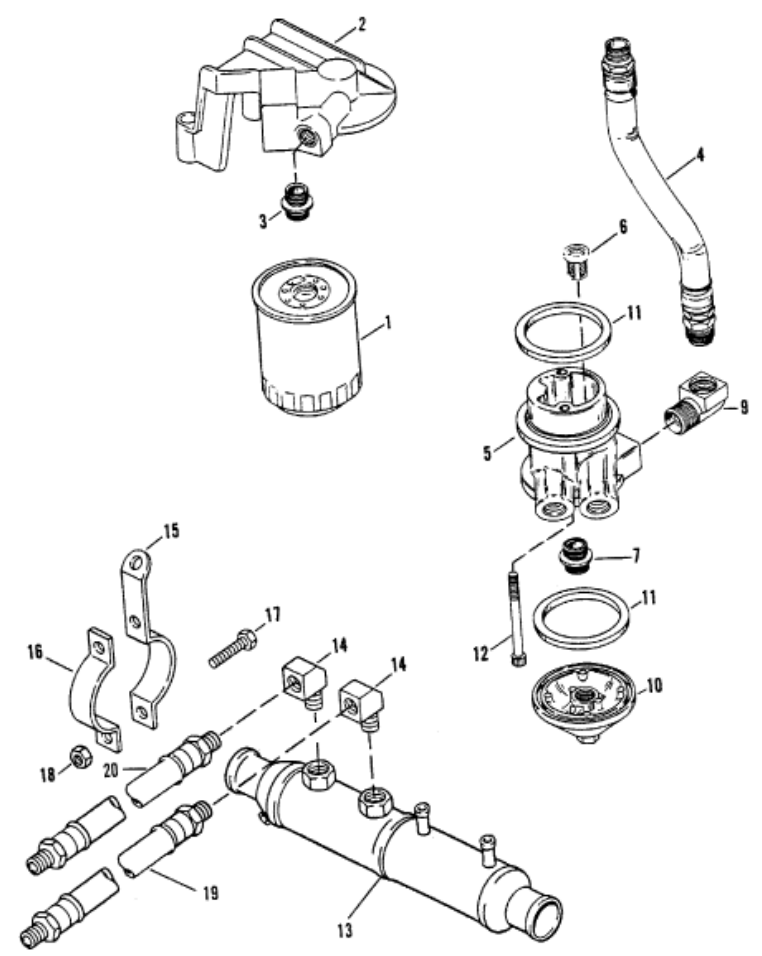

Parts List

Ref	Class	Part	Description	Qty	Comment	Footnote
1		14957	OIL FILTER	1		
2		44393A 2	BRACKET OLD DESIGN	1		8
3		32720	ADAPTOR (1-12 THREAD) OLD	1		8
2		814420A 5	BRACKET NEW DESIGN	1		8
3	22	814822	ADAPTOR (13/16-16 THREAD)	1		8
2		817403A 2	BRACKET	1		1
3	22	814822	ADAPTOR	1		1
4	32	92357 61	OIL HOSE (36")	1		
5		90783A22	ADAPTOR ASSEMBLY	1		
6		99889	BY-PASS VALVE	1		
7		32720	ADAPTOR	1		
9	22	63825	ELBOW (90 )	1		
10		91830	COVER	1		
11	27	91892	GASKET	2		4
12	10	91966	SCREW (4")	1		
12	10	91967	SCREW (3-1/4")	1		
13		85152T	OIL COOLER	1		
14	22	63825	ELBOW (90 )	1		
14	22	48872	ELBOW (45 )	1		
15		63820 4	BRACKET (LONG - OLD DESIGN)	1		
15		18728	BRACKET (LONG - NEW DESIGN)	1		
16		56328A 1	BRACKET (SHORT)	1		
17	10	60300	SCREW (3/4")	2		
18	11	35045	NUT	2		
19	32	92357 73	HOSE (48")	1		
20	32	92357 15	HOSE (8-1/2")	1		